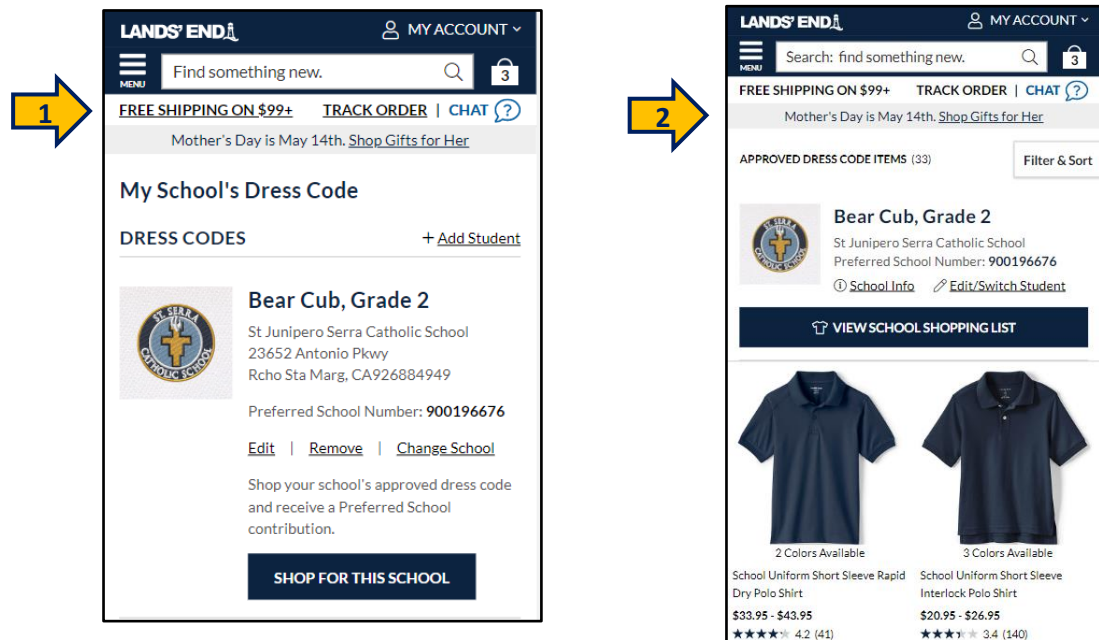

WEBSITE IMPROVEMENTS | 2023

In Shopping Bag:

1. Added a link to the top of the page that will link shopper back to the school selection page.
2. Added a link to take shopper back to their dress code for more shopping.

This is where each link will take you: