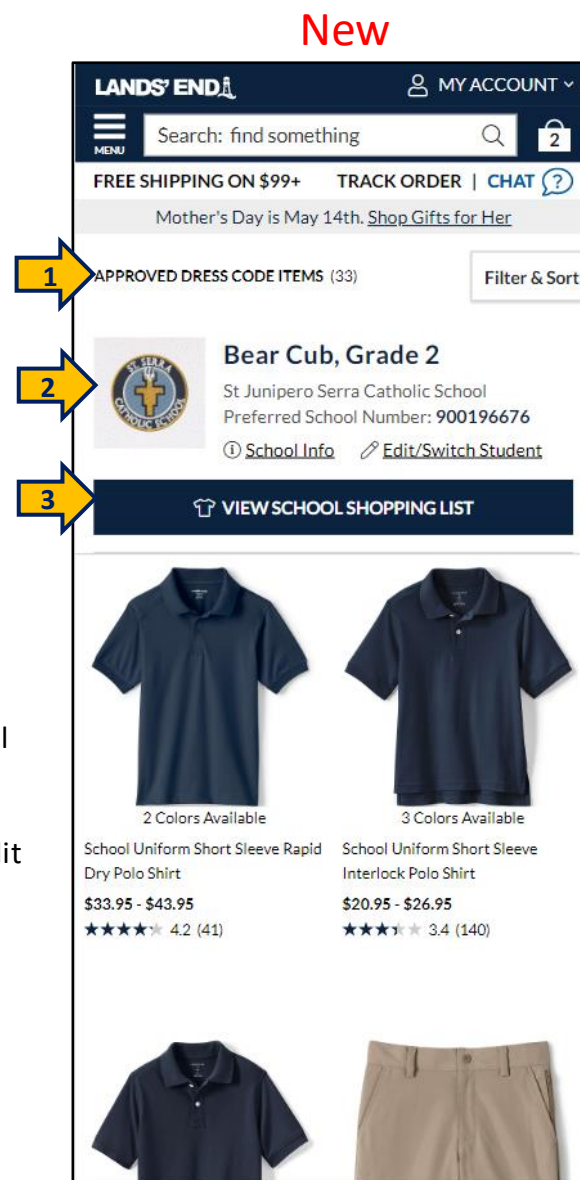

1. Removed site breadcrumb & replaced with “approved dress code items”. This removes the accidental click back that used to take shoppers out of their uniform storefront
2. Redesigned top header banner. Now includes logo visibility, a link to all school information, link to edit or switch students
3. School shopping list prioritized. This is a helpful way to shop, if clicked it opens to a list of items needed for each student. Each item can be directly clicked to shop if desired.