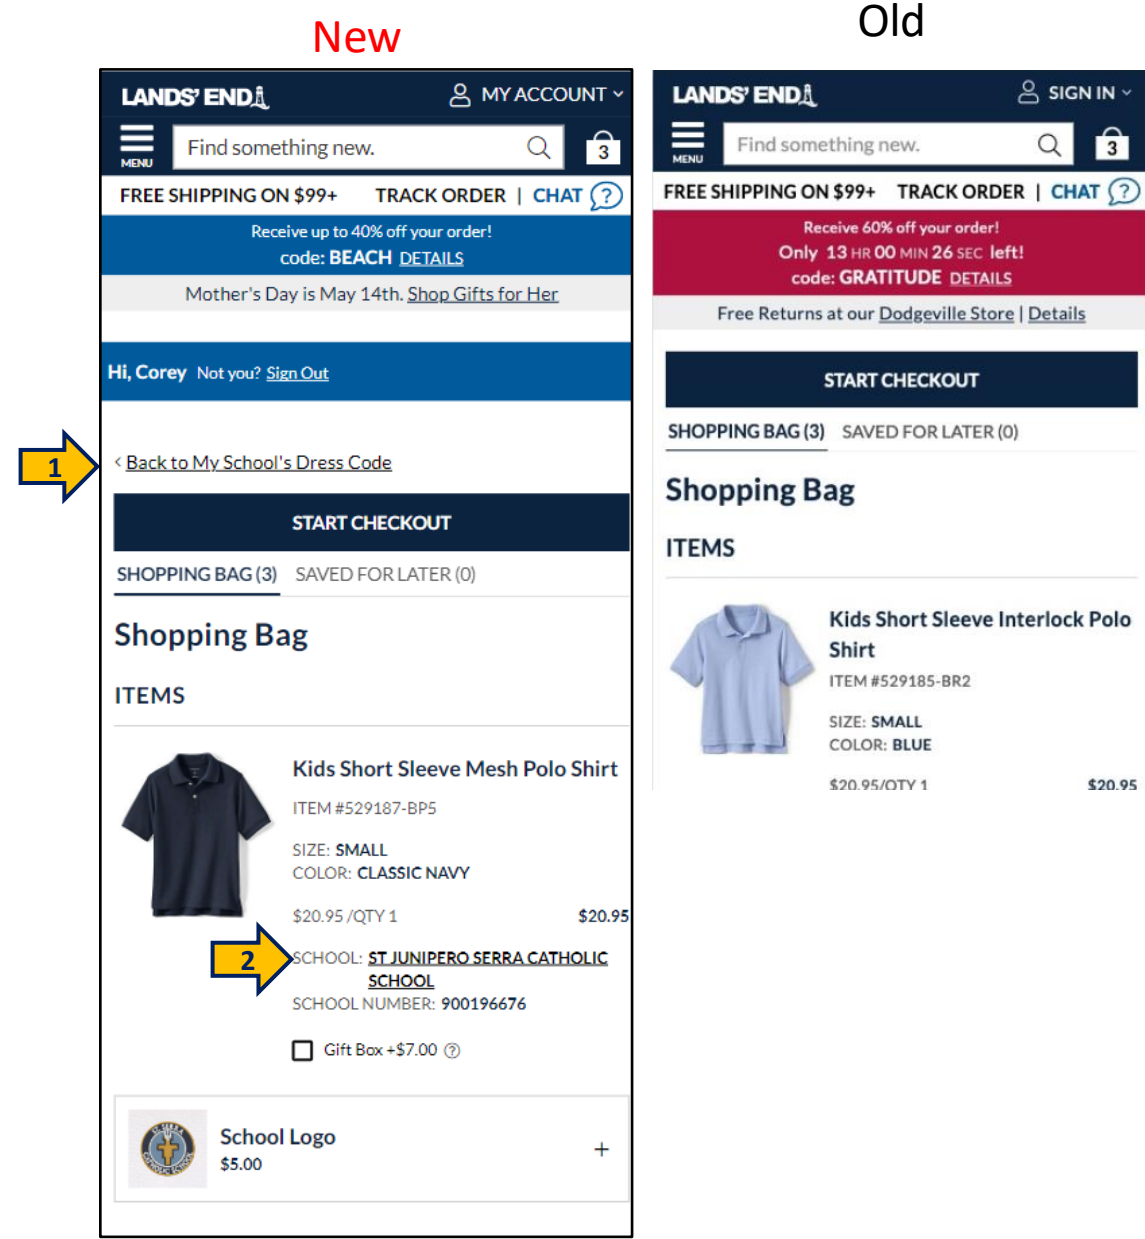

WEBSITE IMPROVEMENTS | 2023

In Shopping Bag:

1. Added a link to the top of the page that will link shopper back to the school selection page.
2. Added a link to take shopper back to their dress code for more shopping.

This is where each link will take you: