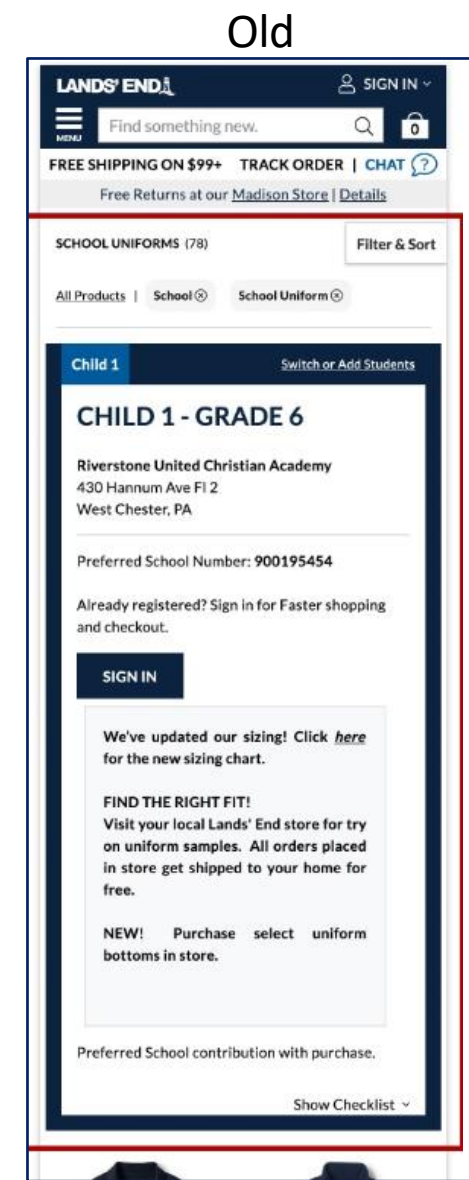

# WEBSITE IMPROVEMENTS | 2023

1. Removed site breadcrumb & replaced with “approved dress code items”. This removes the accidental click back that used to take shoppers out of their uniform storefront
2. Redesigned top header banner. Now includes logo visibility, a link to all school information, link to edit or switch students
3. School shopping list prioritized. This is a helpful way to shop, if clicked it opens to a list of items needed for each student. Each item can be directly clicked to shop if desired.