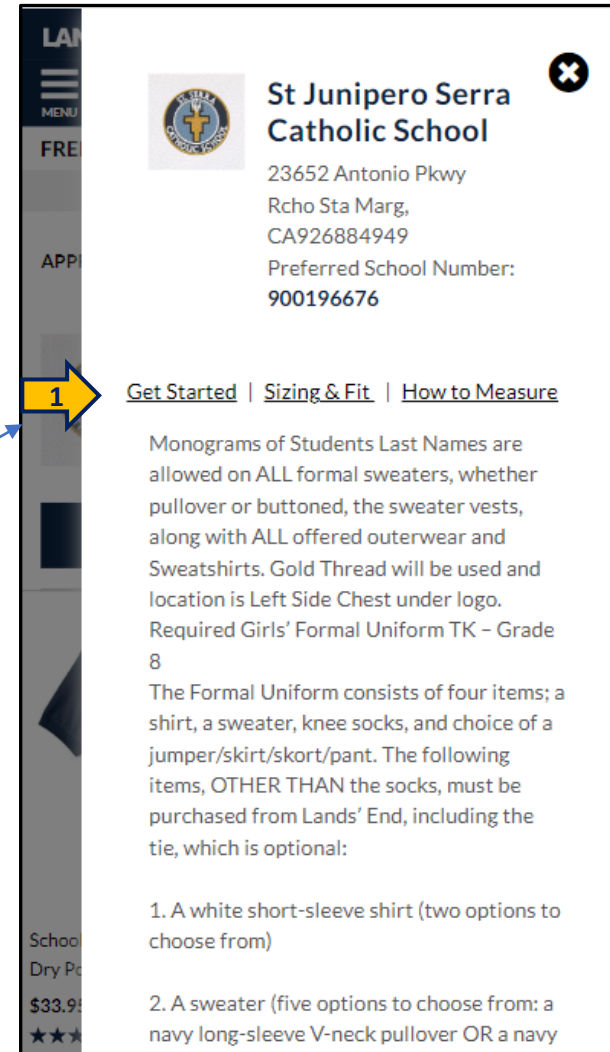

WEBSITE IMPROVEMENTS | 2023

Looking for more information?

1. During the restyle we condensed the school specific information into a link, that can be opened as needed and closed to allow for a more streamlined shopping experience.
2. In the School Info section, shoppers can find resources on finding the right fit, how to measure for Lands' End garments, step by step directions on how to shop and school specific rules and guidelines. This is the parent communications hub!