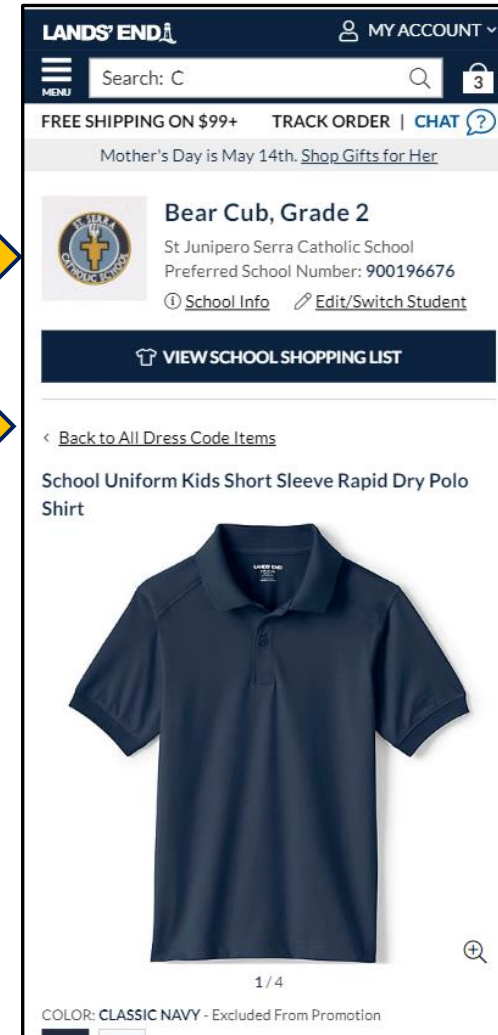

WEBSITE IMPROVEMENTS | 2023

When shopper selects an item to shop (product page):

1. The restyled banner displays at the top of the page to reinforce to the shopper they are in an approved item, and who they are shopping for.
2. Additionally, we added links that take you back to the school storefront to help with wayfinding