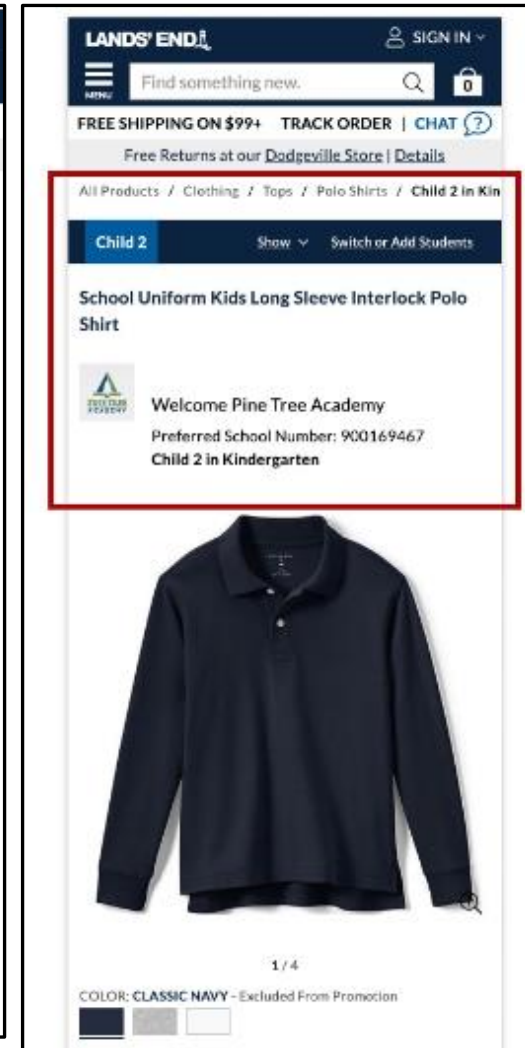

WEBSITE IMPROVEMENTS | 2023

When shopper selects an item to shop (product page):

1. The restyled banner displays at the top of the page to reinforce to the shopper they are in an approved item, and who they are shopping for.
2. Additionally, we added links that take you back to the school storefront to help with wayfinding

New

Old