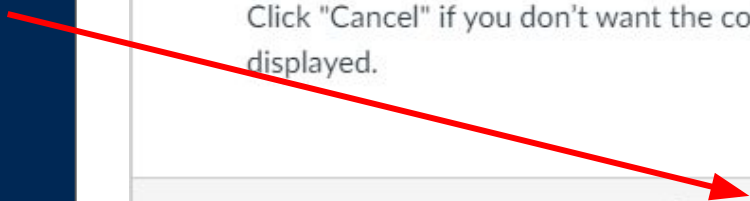

Option 1: QR Code for Mobile Login

Click Proceed

Confirm QR code display ×

Sharing a QR code can give others immediate access to your account through the Canvas mobile applications.

Please make sure no one is able to capture the image on your screen from your surroundings or from a screen sharing service.

Click "Proceed" to continue.

Click "Cancel" if you don't want the code displayed.