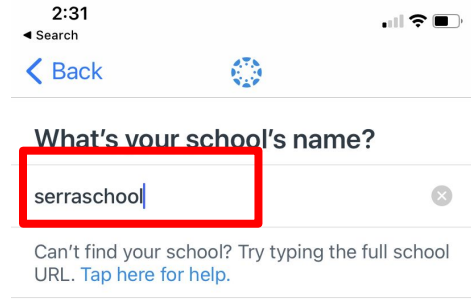

# Option 1: QR Code for Mobile Login

Select Canvas Parent

# Option 2: Username and Password

Tap "Find School"

CANVAS  
PARENT

Find School

 QR Login

# Option 2: Username and Password

Type "serraschool" all  
one word & lower case  
then "go"