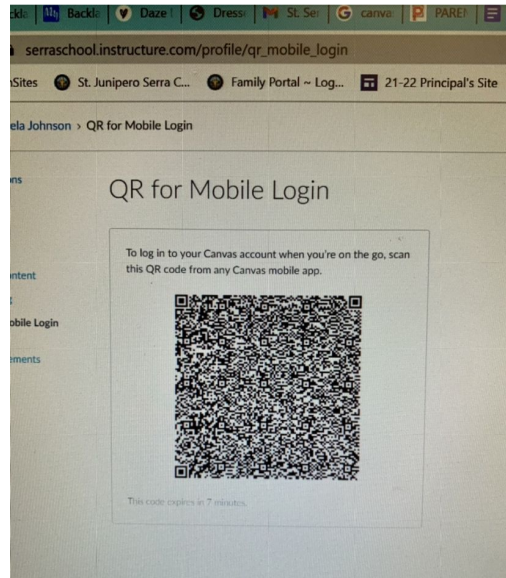

Option 1: QR Code for Mobile Login

Using your phone's camera app, scan the QR code. Tap Open "canvaslms.com" in App

PHONE VIEW