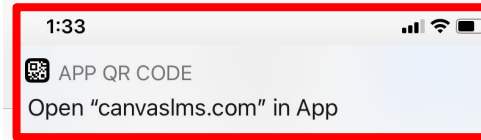

Option 1: QR Code for Mobile Login

Using your phone's camera app, scan the QR code. Tap Open "canvaslms.com" in App

PHONE VIEW