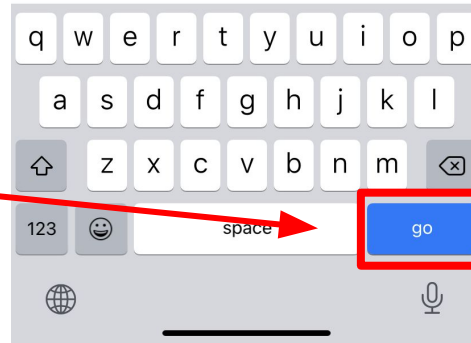

# Option 1: QR Code for Mobile Login

Select Canvas Parent

# Option 2: Username and Password

Tap "Find School"

CANVAS  
PARENT

Find School

 QR Login

# Option 2: Username and Password

Type "serraschool" all  
one word & lower case  
then "go"