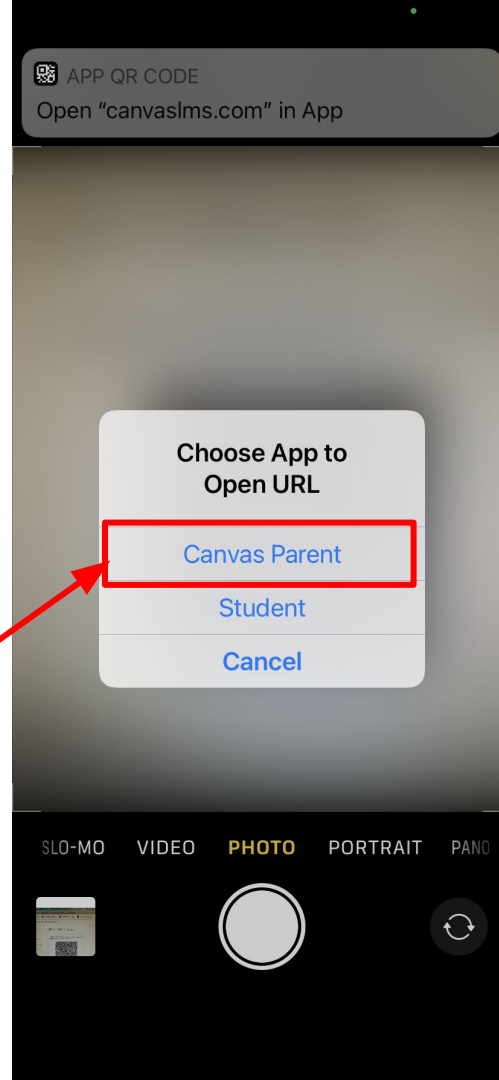

## PHONE VIEW

## LAPTOP/DESKTOP VIEW

### QR for Mobile Login

To log in to your Canvas account when you're on the go, scan this QR code from any Canvas mobile app.

This code expires in 9 minutes.

# Option 1: QR Code for Mobile Login

Select Canvas Parent